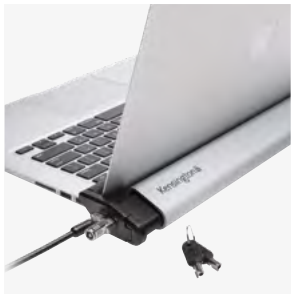

K35232NA

UH1440P USB-C® 5Gbps DUAL VIDEO DRIVERLESS MOBILE DOCK

Dual 2K @ 60Hz video output via DP1.2++, HDMI® or VGA ports. USB-C®, with one external display for macOS.

K33853WW

MK7500F QUIETTYPE™ PRO SILENT MECHANICAL KEYBOARD WITH MEETING CONTROLS

Provides responsive keys, a quiet typing experience, n-key roll over (NKRO), and universal compatibility for macOS.

K72201US

Security

LAPTOP LOCKING STATION 2.0

Created to fit both MacBook Air 13" and 15" laptops without a security slot