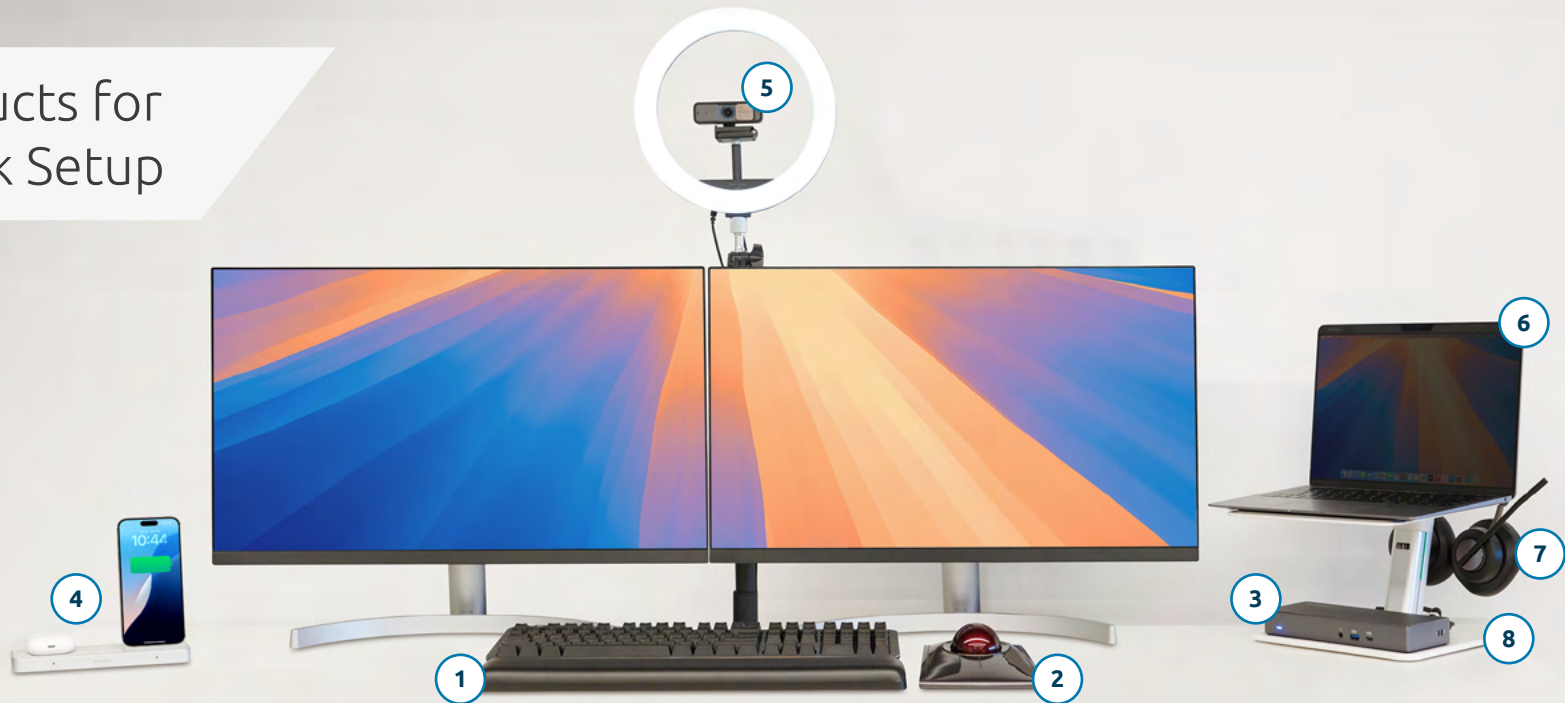

Best Products for a Mac Desk Setup

1 MK7500F QUIETTYPE™ PRO SILENT MECHANICAL KEYBOARD WITH MEETING CONTROLS

Provides responsive keys, a quiet typing experience, n-key roll over (NKRO), and full compatibility for macOS.

K72201US

2 SLIMBLADE™ PRO TRACKBALL

Precision, comfort, and wireless convenience in an advanced controller offering sleek, ergonomic design and dual-hand ambidextrous control.

K72080WW

5 L1000 BICOLOR RING LIGHT, WITH W2050 PRO 1080P WEBCAM

L1000 Ring Light is a feature-rich lighting solution for quickly enhancing the way you look on video calls. The W2050 Auto Focus Webcam provides a wide field of view to accommodate multiple participants and delivers high-quality video (1080p @ 30fps).

*Products sold separately.

L1000 Ring Light **K81176WW**

W2050 Pro Webcam **K87653WW**

6 MAGPRO™ ELITE MAGNETIC PRIVACY SCREEN FILTERS FOR MACBOOK AIR AND MACBOOK PRO

Seamlessly attaches to the MacBook Air and MacBook Pro magnetic frame - easy to attach and remove.

13" MacBook Air (M2) **K58374WW**

15" MacBook Air (M2) **K58306WW**

14" MacBook Pro **K58370WW**

16" MacBook Pro **K58371WW**

3 SD4782P EQ USB-C® & USB-A DUAL 4K DOCKING STATION

Dual Ultra HD monitors via HDMI® 2.0 and DP++ 1.2. Four video ports allow you to select between HDMI® 2.0 and DP++ 1.2 without the need for cumbersome adapters. Supports M1/M2/M3 Macbooks with dual displays.

K33650NA

7 H3000 BLUETOOTH® OVER-EAR HEADSET

Tailored to meet the demanding needs of today's office and remote working environments, Kensington's H3000 Bluetooth® Headset delivers an immersive and focused experience, the wireless freedom to roam, and superior sound technology.

K83452WW

4 STUDIOCADDY™ WITH QI WIRELESS CHARGING FOR APPLE DEVICES

Supports your entire Apple ecosystem. Qi wireless charging for iPhone and AirPods and additional USB charging ports for iPad, iPad Pro and Apple Watch (charging cables not included).

K59090WW

8 SMARTVIEW™ ORGANIZING LAPTOP RISER

The SmartView™ Organizing Laptop Riser is an all-in-one solution to manage your MacBook setup up to 16".

K83452WW