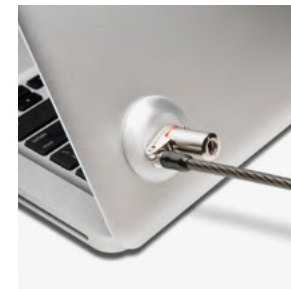

Security

LAPTOP LOCKING STATION 2.0

Created to fit both Macbook Pro 14" & 16" laptops without a security slot.

K64453WW

MAGPRO™ ELITE MAGNETIC PRIVACY SCREEN FILTERS FOR MACBOOK PRO

Seamlessly attaches to the MacBook Pro magnetic frame - easy to attach and remove.

14" **K58370WW**

16" **K58371WW**

SECURITY SLOT ADAPTER KIT FOR LAPTOP

The Kensington Security Slot Adapter securely attaches to your MacBook and other peripheral devices that do not have a built-in security slot.