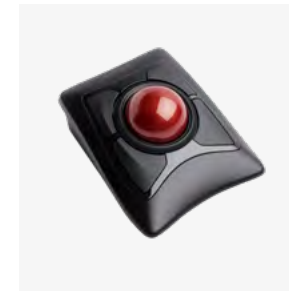

K55170WW

Input

SLIMBLADE™ PRO TRACKBALL

Precision, comfort, and wireless convenience in an advanced controller offering sleek, ergonomic design and dual-hand ambidextrous control.

K72080WW

EXPERT MOUSE® WIRELESS TRACKBALL