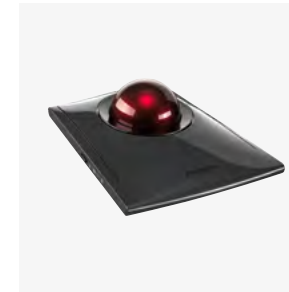

Security

SAFEDOME™ CABLE LOCK FOR iMAC® 24"

The sleek, sturdy metal housing has been tested against the most rigorous and thorough standards in the industry, and can be quickly and easily attached to the iMac stand. No tools required.

K68995WW

SA240 PRIVACY SCREEN FOR APPLE iMAC 24"

Provides an exact fit to frame, and a webcam notch that ensures an unhindered video conferencing experience—while also protecting the iMac 24" screen from scratches and damage.

K55170WW

Input

SLIMBLADE™ PRO TRACKBALL

Precision, comfort, and wireless convenience in an advanced controller offering sleek, ergonomic design and dual-hand ambidextrous control.

K72080WW

EXPERT MOUSE® WIRELESS TRACKBALL