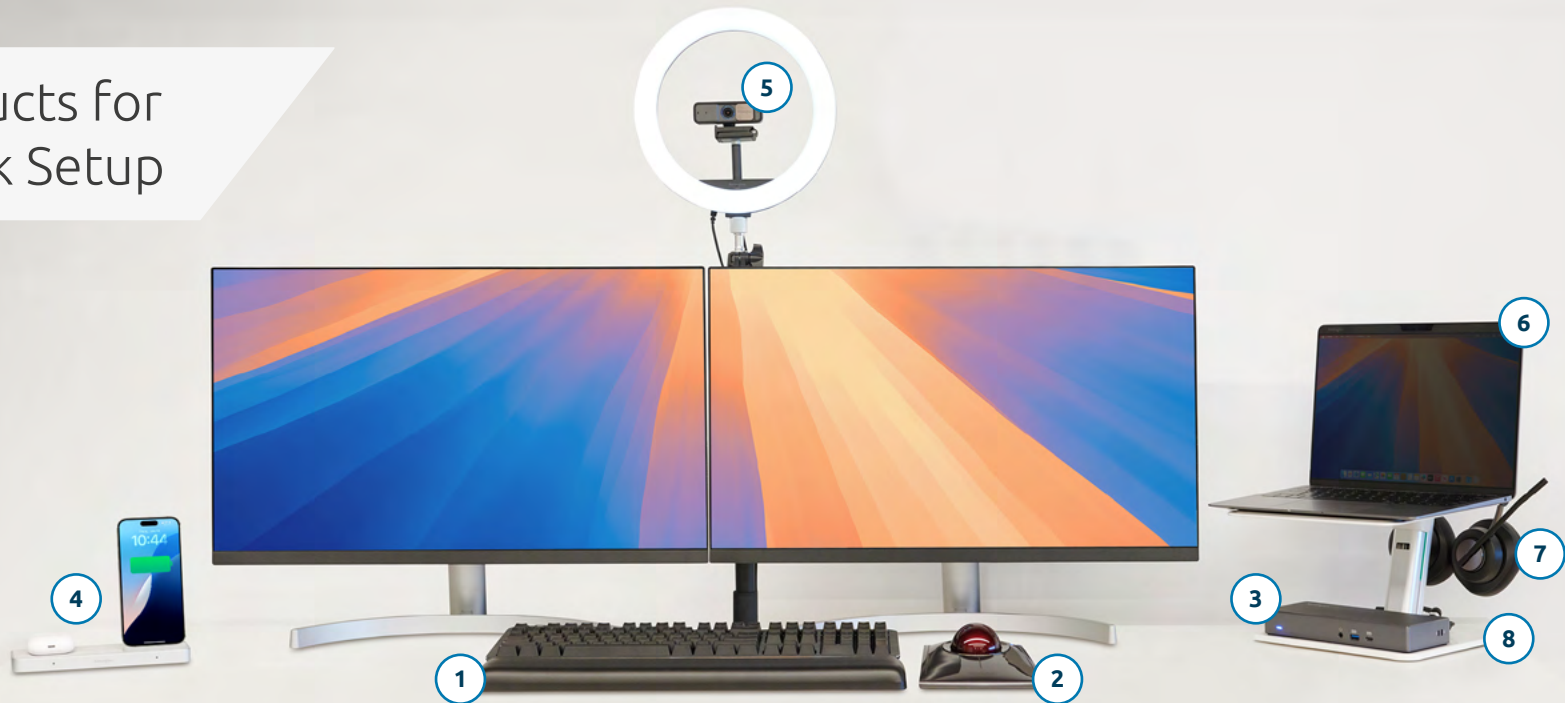

Input

MULTI-DEVICE DUAL WIRELESS COMPACT KEYBOARD

Compact design perfect for the mobile user. Dual wireless - 2.4GHz and Bluetooth® 3.0/5.0.

Black	K75502US
Silver	K75504US

Connectivity

UH1400P USB-C® 8-IN-1 MOBILE DOCK WITH 85W POWER PASS-THROUGH

4K @ 60Hz via HDMI®, 3 x USB-A, 1 x USB-C®, Gigabit Ethernet and SD/Micro SD card readers.

K33820WW

Best Products for a Mac Desk Setup

1 MK7500F QUIETTYPE™ PRO SILENT MECHANICAL KEYBOARD WITH MEETING CONTROLS