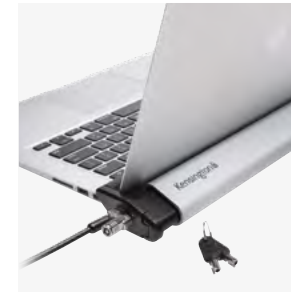

Security

LAPTOP LOCKING STATION 2.0

Created to fit both MacBook Pro 14" & 16" laptops without a security slot.

K64453WW

MAGPRO™ ELITE MAGNETIC PRIVACY SCREEN FILTERS FOR MACBOOK PRO

Seamlessly attaches to the MacBook Pro magnetic frame - easy to attach and remove.

14" **K58370WW**

16" **K58371WW**

SECURITY SLOT ADAPTER KIT FOR LAPTOP

The Kensington Security Slot Adapter securely attaches to your MacBook and other peripheral devices that do not have a built-in security slot.